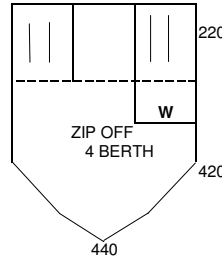

OLYMPIA
VIOLIN BLUE/BEIGE
PEAK CANOPY

1998