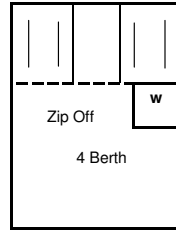

420
CENTURY
Royal Blue / Grey
Peak Canopy
Zip out Front Panels