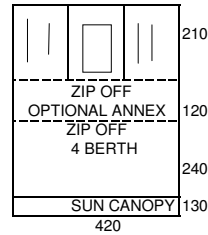

EURO-CHALLENGER
TWO TONE GREY/RED