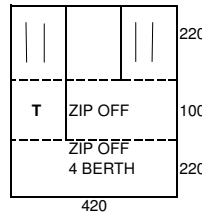

ROYALE 220 L & D/L
GREEN/BEIGE
FLAT FRONT
NEW LONGER BODY 200X142

ROYALE 320 L & D/L
GREEN/BEIGE
FLAT FRONT