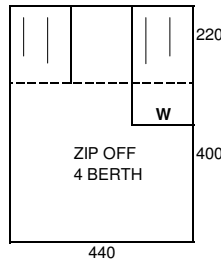

MIRAGE
BOTTLE GREEN/BEIGE
PEAK CANOPY

OLYMPIA
VIOLIN BLUE/BEIGE
PEAK CANOPY

1999

VOYAGER
VIOLIN BLUE/GREY
PEAK CANOPY
TRANSVERSE BEDS

CONTINENTAL L & DL
EURO GREEN/GREY
PEAK CANOPY

MIRAGE
BOTTLE GREEN/BEIGE
PEAK CANOPY