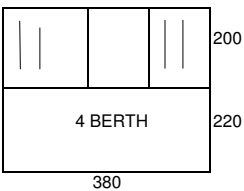

1993

CLIPPER L -
WALKER/BRADCOT CANVAS
TWO TONE GREY
FLAT FRONT
SHORT BODY - 8" WHEELS