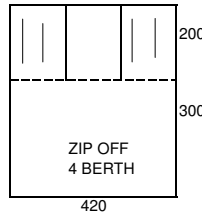

CORNICHE L & D/L
TWO TONE GREY/RED
FLAT FRONT

CAMARGUE
TWO TONE GREY/YELLOW
PEAK CANOPY

EURO-CHALLENGER
TWO TONE GREY/RED

1989

CAPRI
BURGUNDY/ GREY
PEAK CANOPY

CONTIKI & L & D/L
BLUE/GREY
FLAT FRONT

CORNICHE L & D/L
TWO TONE GREY/RED
FLAT FRONT