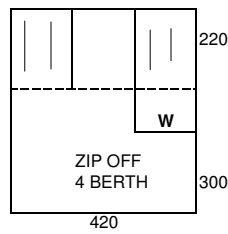

OXFORD
VIOLIN/PACIFIC BLUE
PEAK FRONT
ZIP OUT FRONT PANELS
1.5M WIDE TRAILER
200X150CM BEDS

1995

CLIPPER L & D/L
CABANON CANVAS
ROYALE BLUE/GREY
PEAK CANOPY
SHORT BODY 8" WHEELS

CAMBRIDGE 240 L & D/L
SAULE GREEN/GREY
PEAK CANOPY