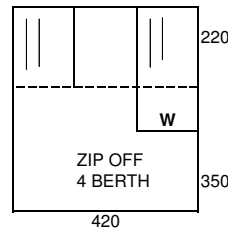

CAMBERLEY 350 DL
ROYALE BLUE/GREY
PEAK CANOPY