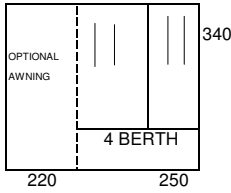

1985

GAZELLE 1984-85
RUST / BEIGE
SIDE OPENING
FLAT FRONT