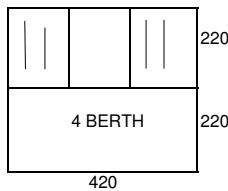

ASCOT L & D/L
EMERALD GREEN/GREY
FLAT FRONT

CAMBRIDGE L & D/L
LINCOLN GREEN/GREY
FLAT FRONT
ZIP OUT FRONT PANELS

CANTEBURY
ROYALE BLUE/GREY
FLAT FRONT
ZIP OUT FRONT PANELS

OXFORD
VIOLIN/PACIFIC BLUE
PEAK FRONT
ZIP OUT FRONT PANELS
1.5M WIDE TRAILER
200X150CM BEDS