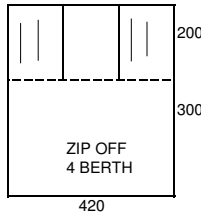

1987

CONTIKI & L & D/L
BLUE / GREY
FLAT FRONT

CORNICH L & D/L
TWO TONE GREY/RED
FLAT FRONT

CAMARGUE
TWO TONE GREY/YELLOW
PEAK CANOPY

CONWAY TRAILER TENTS
1988 - 1991

1988 ALL MODELS HAVE 10" WHEELS FITTED

CONTIKI & L & D/L
BLUE / GREY
FLAT FRONT