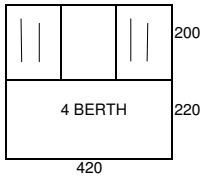

1987

CONTIKI & L & D/L
BLUE / GREY
FLAT FRONT

CORNICH L & D/L
TWO TONE GREY/RED
FLAT FRONT

CAMARGUE
TWO TONE GREY/YELLOW
PEAK CANOPY

CONWAY TRAILER TENTS
1988 - 1991

1988 ALL MODELS HAVE 10" WHEELS FITTED

CONTIKI & L & D/L
BLUE / GREY
FLAT FRONT