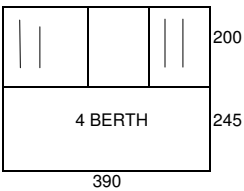

1994

CLIPPER L & D/L
CABANON CANVAS
GREEN/GREY
PEAK CANOPY
SHORT BODY 8" WHEELS