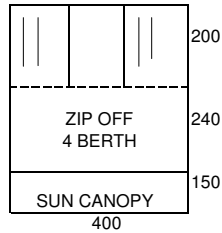

1986

CARLTON L & X/L & D/L
BRICK/BEIGE/BROWN
PEAK CANOPY