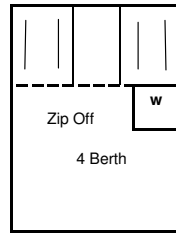

420
CENTURY
Royal Blue / Grey
Peak Canopy
Zip out Front Panels