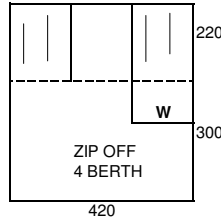

CONISTON
PETROL BLUE/BEIGE
PEAK CANOPY