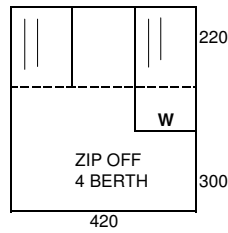

CAMBRIDGE 300 L & D/L
LINCOLN GREEN/GREY
FLAT FRONT