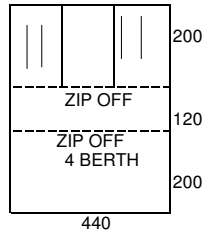

1986

CAMARGUE
MUSTARD ROOF / BRICK/ BROWN
PEAK CANOPY