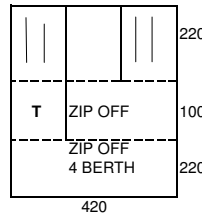

ROYALE D/L
GREEN/BEIGE
FLAT FRONT