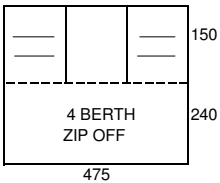

VOYAGER
VIOLIN BLUE/GREY
PEAK CANOPY
TRANSVERSE BEDS