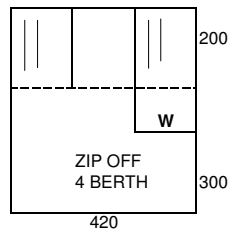

ASCOT L & D/L
EMERALD GREEN/GREY
FLAT FRONT

CAMBRIDGE L & D/L
LINCOLN GREEN/GREY
FLAT FRONT
ZIP OUT FRONT PANELS

CANTEBURY
ROYALE BLUE/GREY
FLAT FRONT
ZIP OUT FRONT PANELS

OXFORD
VIOLIN/PACIFIC BLUE
PEAK FRONT
ZIP OUT FRONT PANELS
1.5M WIDE TRAILER
200X150CM BEDS