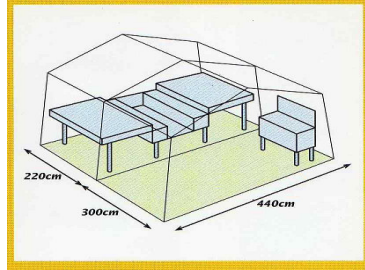

440
CORNICHE
Savle Green / Beige
Peak Canopy
Zip out Front Panels

440
CLASSIC TRIO
Roayl Blue / Seigle
Peak Canopy
Zip out Front Panels

2003 SPIRIT CONWAY TRAILER TENTS

SPIRIT TRAILER TENT 2003

CANVAS COLOUR Denim Blue Beige
WOOD COLOUR Beech
ALI PANEL COLOUR Stalvatie
ADDITIONAL INFO Marechal Canvas