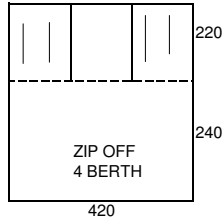

CARDALE
RUST/BEIGE
PEAK CANOPY