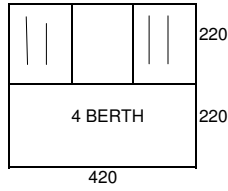

RIO L & D/L
TWO TONE GREY/RED
FLAT FRONT

HAVANA L & D/L
BROWN/GAZELLE
FLAT FRONT

ROYALE D/L
GREEN/BEIGE
FLAT FRONT

1992

CALYPSO
BURGUNDY/GREY
PEAK CANOPY

CLIPPER L
CABANON CANVAS
PETROL BLUE/GREY
FLAT FRONT
SHORT BODY - 8" WHEELS