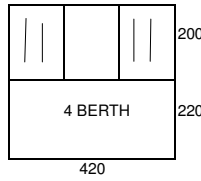

CORNICHE L & D/L
TWO TONE GREY/RED
FLAT FRONT

CAMARGUE
TWO TONE GREY/YELLOW
PEAK CANOPY

EURO-CHALLENGER
TWO TONE GREY/RED

1989

CAPRI
BURGUNDY/ GREY
PEAK CANOPY

CONTIKI & L & D/L
BLUE/GREY
FLAT FRONT

CORNICHE L & D/L
TWO TONE GREY/RED
FLAT FRONT