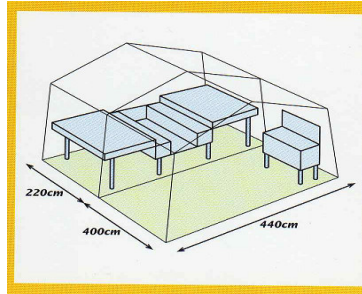

2003 - 2005
CLASSIC TRIO CONWAY TRAILER TENTS

CLASSIC TRIO TRAILER TENT 2003

CANVAS COLOUR Algue Green / Beige
WOOD COLOUR Beech
ALI PANEL COLOUR Stalvatie
ADDITIONAL INFO Marechal Canvas