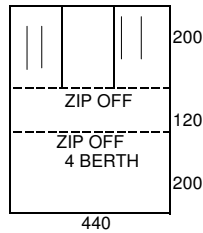

1987

CAMARGUE
TWO TONE GREY/YELLOW
PEAK CANOPY