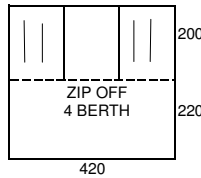

CAMARGUE
BURGUNDY/GREY
PEAK CANOPY

EURO-CHALLENGER
TWO TONE GREY/RED

1990 FRIDGE BOX WILL ONLY FIT THE ROYALE MODEL

CAPRI
BURGUNDY/ GREY
PEAK CANOPY

MIAMI L & D/L - SHORT BODY
TWO TONE GREY/RED
FLAT FRONT