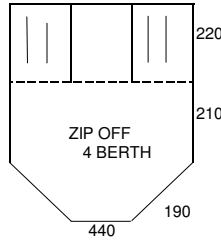

CAMBORNE 400 D/L
SAULE GREEN/GREY
FLAT FRONT

1997