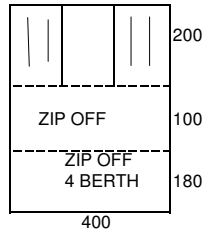

CORNICHE
RUST / BEIGE

1982

COLT
BRICK / BEIGE
FLAT FRONT

CAMPA STD & D/L
BROWN / BEIGE
FLAT FRONT

CORNICHE (3 WAY)
GREEN / BEIGE
ZIP OUT FRONT PANELS
PEAK CANOPY

CONWAY TRAILER TENTS
1983 - 1987

COLT
BRICK/BEIGE
PEAK CANOPY