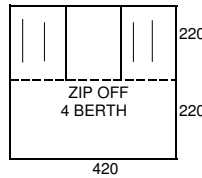

CAMARGUE
BURGUNDY/GREY
PEAK CANOPY

EURO-CHALLENGER
TWO TONE GREY/RED

1990 FRIDGE BOX WILL ONLY FIT THE ROYALE MODEL

CAPRI
BURGUNDY/ GREY
PEAK CANOPY

MIAMI L & D/L - SHORT BODY
TWO TONE GREY/RED
FLAT FRONT