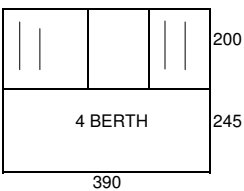

1995

CLIPPER L & D/L
CABANON CANVAS
ROYALE BLUE/GREY
PEAK CANOPY
SHORT BODY 8" WHEELS