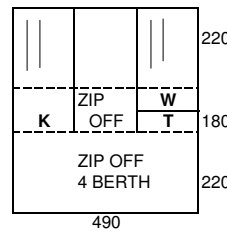

ASCOT L & D/L
EMERALD GREEN/GREY
FLAT FRONT

CAMBRIDGE L & D/L
LINCOLN GREEN/GREY
FLAT FRONT
ZIP OUT FRONT PANELS

CANTEBURY
ROYALE BLUE/GREY
FLAT FRONT
ZIP OUT FRONT PANELS

OXFORD
VIOLIN/PACIFIC BLUE
PEAK FRONT
ZIP OUT FRONT PANELS
1.5M WIDE TRAILER
200X150CM BEDS