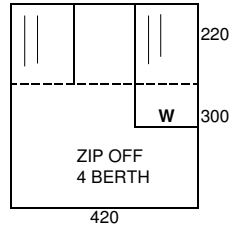

CAMBRIDGE L & D/L
LINCOLN GREEN/GREY
FLAT FRONT
ZIP OUT FRONT PANELS