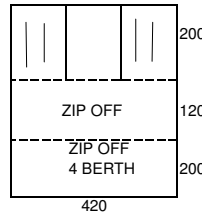

CORNICHE L & D/L
TWO TONE GREY/RED
FLAT FRONT

CAMARGUE
TWO TONE GREY/YELLOW
PEAK CANOPY

EURO-CHALLENGER
TWO TONE GREY/RED

1989

CAPRI
BURGUNDY/ GREY
PEAK CANOPY

CONTIKI & L & D/L
BLUE/GREY
FLAT FRONT

CORNICHE L & D/L
TWO TONE GREY/RED
FLAT FRONT