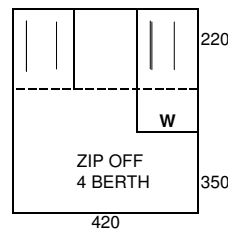

CAMBERLEY 350 DL
ROYAL BLUE/GREY
PEAK CANOPY