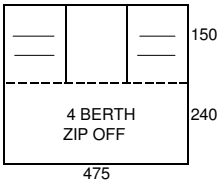

CARDALE
RUST/BEIGE
PEAK CANOPY

CONISTON
PETROL BLUE/BEIGE
PEAK CANOPY

OLYMPIA
VIOLIN BLUE/BEIGE
PEAK CANOPY

1998

VOYAGER
VIOLIN BLUE/GREY
PEAK CANOPY
TRANSVERSE BEDS

CLIPPER L & D/L
CABANON CANVAS
EURO GREEN/GREY
PEAK CANOPY
LONG BODY- 10" WHEELS