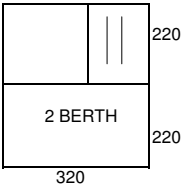

RIO L & D/L
TWO TONE GREY/RED
FLAT FRONT

HAVANA L & D/L
BROWN/GAZELLE
FLAT FRONT

ROYALE D/L
GREEN/BEIGE
FLAT FRONT

1992

CALYPSO
BURGUNDY/GREY
PEAK CANOPY

CLIPPER L
CABANON CANVAS
PETROL BLUE/GREY
FLAT FRONT
SHORT BODY - 8" WHEELS