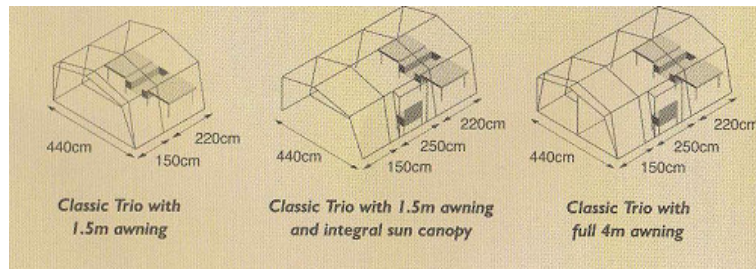

CLASSIC TRIO TRAILER TENT 2004 - 2005

CANVAS COLOUR Royal Blue / Seigle
WOOD COLOUR White
ALI PANEL COLOUR Stalvatie
ADDITIONAL INFO Complete trailer manufactured
by Cabanon in France

N.B. Some 2004 Classics made by CSM as specials with Marechal Canvas.