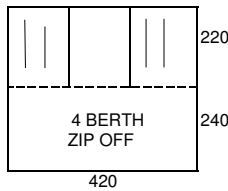

CAMBRIDGE 240 L & D/L
LINCOLN GREEN/GREY
FLAT FRONT