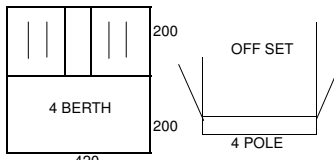

DIAGRAMS ARE NOT TO SCALE

Conway Trailer Tents

1978 -

1978 - 1979 (MID 79 CHANGE TO HOOK ON EXT FRAME & CABIN FRAME BENDS)

CAMPA STD & D/L
BROWN / ORANGE
FLAT FRONT

CORSICA
BROWN / COQ ORANGE
PEAK CANOPY

POPULAR 1979
BROWN / BEIGE
FLAT FRONT