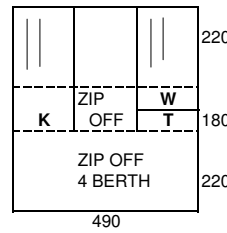

OXFORD
VIOLIN/PACIFIC BLUE
PEAK FRONT
ZIP OUT FRONT PANELS
1.5M WIDE TRAILER
200X150CM BEDS