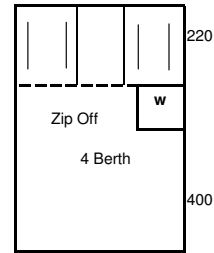

440
CLASSIC
Petrol Blue / Grey
Peak Canopy
Zip out Front Panels