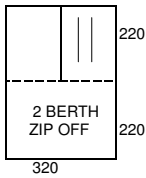

ROYALE 220 L & D/L
GREEN/BEIGE
FLAT FRONT
NEW LONGER BODY 200X142

ROYALE 320 L & D/L
GREEN/BEIGE
FLAT FRONT

EURO-CHALLENGER
TWO TONE GREY/RED

1991 - ALL MODELS NOW HAVE LONG BODIES

CALYPSO
BURGUNDY/GREY
PEAK CANOPY