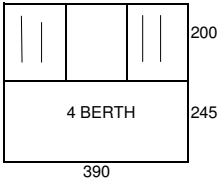

CLIPPER L & D/L
CABANON CANVAS
EURO GREEN/GREY
PEAK CANOPY
SHORT BODY 8" WHEELS