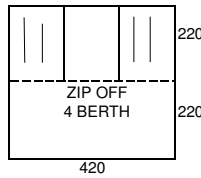

ROYALE 220 L & D/L
GREEN/BEIGE
FLAT FRONT
NEW LONGER BODY 200X142

ROYALE 320 L & D/L
GREEN/BEIGE
FLAT FRONT

EURO-CHALLENGER
TWO TONE GREY/RED

1991 - ALL MODELS NOW HAVE LONG BODIES

CALYPSO
BURGUNDY/GREY
PEAK CANOPY