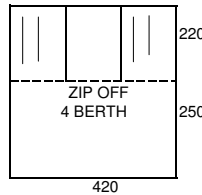

HAVANA L & D/L
BROWN/GAZELLE
FLAT FRONT