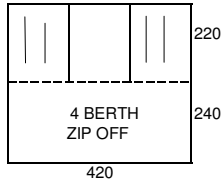

CAMBRIDGE 300 L & D/L
SAULE GREEN/GREY
PEAK CANOPY

CAMBERLEY 350 DL
ROYAL BLUE/GREY
PEAK CANOPY

CAMBORNE 400 DL
SAULE GREEN/GREY
FLAT FRONT

ALL MEASUREMENTS IN CMS

CONWAY TRAILER TENTS
1996 - 1999

1996

CLIPPER L & D/L
CABANON CANVAS
ROYALE BLUE/GREY
PEAK CANOPY
SHORT BODY 8" WHEELS