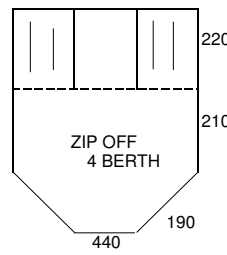

CAMBORNE 400 DL
SAULE GREEN/GREY
FLAT FRONT