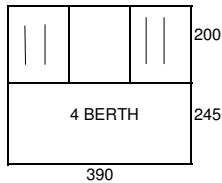

MIRAGE
BOTTLE GREEN/BEIGE
PEAK CANOPY

OLYMPIA
VIOLIN BLUE/BEIGE
PEAK CANOPY

1999

VOYAGER
VIOLIN BLUE/GREY
PEAK CANOPY
TRANSVERSE BEDS

CONTINENTAL L & DL
EURO GREEN/GREY
PEAK CANOPY

MIRAGE
BOTTLE GREEN/BEIGE
PEAK CANOPY