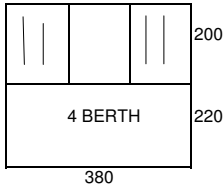

RIO L & D/L
TWO TONE GREY/RED
FLAT FRONT

HAVANA L & D/L
BROWN/GAZELLE
FLAT FRONT

ROYALE D/L
GREEN/BEIGE
FLAT FRONT

1992

CALYPSO
BURGUNDY/GREY
PEAK CANOPY

CLIPPER L
CABANON CANVAS
PETROL BLUE/GREY
FLAT FRONT
SHORT BODY - 8" WHEELS