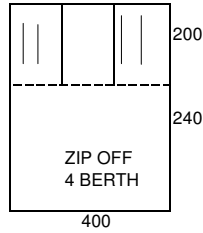

1985

CARLTON
BRICK / BEIGE
PEAK CANOPY