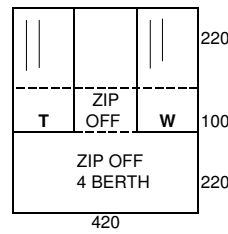

ASCOT L & D/L
EMERALD GREEN/GREY
FLAT FRONT

CAMBRIDGE L & D/L
LINCOLN GREEN/GREY
FLAT FRONT
ZIP OUT FRONT PANELS

CANTEBURY
ROYALE BLUE/GREY
FLAT FRONT
ZIP OUT FRONT PANELS

OXFORD
VIOLIN/PACIFIC BLUE
PEAK FRONT
ZIP OUT FRONT PANELS
1.5M WIDE TRAILER
200X150CM BEDS