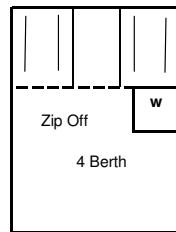

440
CORNICHE
Savle Green / Beige
Peak Canopy
Zip out Front Panels