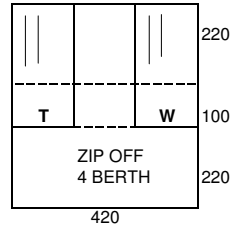

CANTEBURY
ROYALE BLUE/GREY
FLAT FRONT
ZIP OUT FRONT PANELS