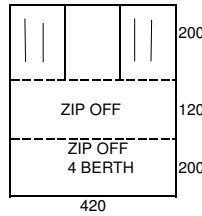

CAMARGUE
TWO TONE GREY/YELLOW
PEAK CANOPY