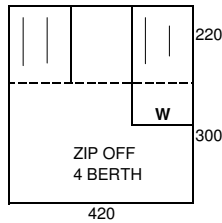

MIRAGE
BOTTLE GREEN/BEIGE
PEAK CANOPY

OLYMPIA
VIOLIN BLUE/BEIGE
PEAK CANOPY

1999

VOYAGER
VIOLIN BLUE/GREY
PEAK CANOPY
TRANSVERSE BEDS

CONTINENTAL L & DL
EURO GREEN/GREY
PEAK CANOPY

MIRAGE
BOTTLE GREEN/BEIGE
PEAK CANOPY