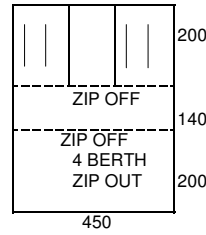

CONWAY TRAILER TENTS
1983 - 1987

CORNICHE 3 WAY
GREEN / BEIGE
ZIP OUT FRONT PANELS
PEAK CANOPY