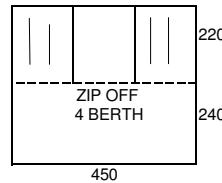

CONQUEST
CONIFER GREEN/IVORY
PEAK CANOPY
HARD TOP ROOF
- SLIDE OUT BEDS