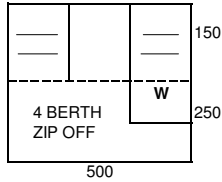

CARDALE
RUST/BEIGE
PEAK CANOPY

CONISTON
PETROL BLUE/BEIGE
PEAK CANOPY

CAMBORNE 400 D/L
SAULE GREEN/GREY
FLAT FRONT

1997

CLIPPER L & D/L
CABANON CANVAS
EURO GREEN/GREY
PEAK CANOPY
SHORT BODY 8" WHEELS

PHOENIX
EURO GREEN/GREY
PEAK CANOPY
TRANSVERSE BEDS