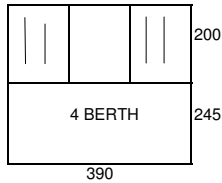

CARDALE
RUST/BEIGE
PEAK CANOPY

CONISTON
PETROL BLUE/BEIGE
PEAK CANOPY

OLYMPIA
VIOLIN BLUE/BEIGE
PEAK CANOPY

1998

VOYAGER
VIOLIN BLUE/GREY
PEAK CANOPY
TRANSVERSE BEDS

CLIPPER L & D/L
CABANON CANVAS
EURO GREEN/GREY
PEAK CANOPY
LONG BODY- 10" WHEELS