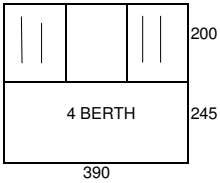

CAMBRIDGE 300 L & D/L
SAULE GREEN/GREY
PEAK CANOPY

CAMBERLEY 350 DL
ROYAL BLUE/GREY
PEAK CANOPY

CAMBORNE 400 DL
SAULE GREEN/GREY
FLAT FRONT

ALL MEASUREMENTS IN CMS

CONWAY TRAILER TENTS
1996 - 1999

1996

CLIPPER L & D/L
CABANON CANVAS
ROYALE BLUE/GREY
PEAK CANOPY
SHORT BODY 8" WHEELS