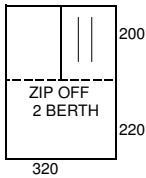

1990 FRIDGE BOX WILL ONLY FIT THE ROYALE MODEL

CAPRI
BURGUNDY/ GREY
PEAK CANOPY