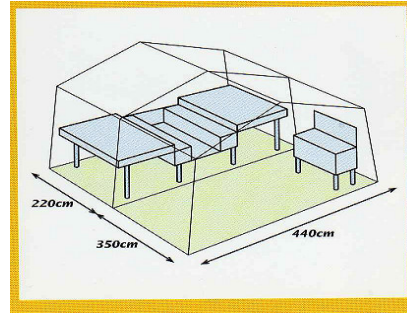

2003 - 2004 VISION CONWAY TRAILER TENTS

VISION TRAILER TENT 2003 - 2004

CANVAS COLOUR Dark Green / Mint Green

WOOD COLOUR Beech

ALI PANEL COLOUR Stalvatie

ADDITIONAL INFO Marechal Canvas

2003 - 2005
CLASSIC TRIO CONWAY TRAILER TENTS