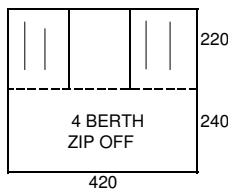

CAMBRIDGE 240 L & D/L
SAULE GREEN/GREY
PEAK CANOPY