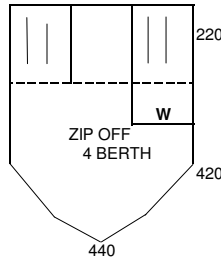

OLYMPIA
VIOLIN BLUE/BEIGE
PEAK CANOPY

1999