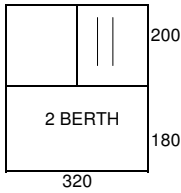

CORNICHE
RUST / BEIGE

1982

COLT
BRICK / BEIGE
FLAT FRONT

CAMPA STD & D/L
BROWN / BEIGE
FLAT FRONT

CORNICHE (3 WAY)
GREEN / BEIGE
ZIP OUT FRONT PANELS
PEAK CANOPY

CONWAY TRAILER TENTS
1983 - 1987

COLT
BRICK/BEIGE
PEAK CANOPY