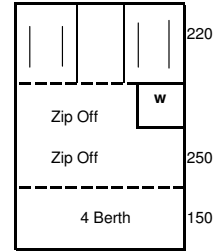

2001

390
**CONTINENTAL
L & DL**
Euro Green / Grey
Peak Canopy

420
MIRAGE
Bottle Green / Beige
Peak Canopy

420
CENTURY
Royal Blue / Grey
Peak Canopy
Zip out Front Panels

440
CLASSIC TRIO
Algae Green / Beige
Peak Canopy
Zip out Front Panels