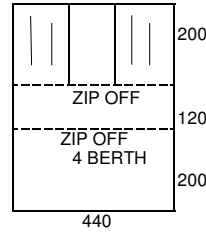

1985

CAMARGUE
MUSTARD ROOF / BRICK/ BROWN
PEAK CANOPY