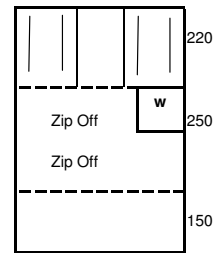

440
CLASSIC TRIO
Roayl Blue / Seigle
Peak Canopy
Zip out Front Panels