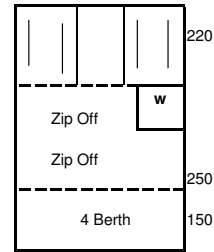

440
CLASSIC TRIO
Algae Green / Beige
Peak Canopy
Zip out Front Panels

NOTE : SOME 2002 CLASSIC MODELS
ARE FITTED WITH CABANON CANVAS

2004 (COMPLETE TRAILER MADE BY CABANON FRANCE)

NOTE: SOME 2004 CLASSIC MODELS ARE
FITTED WITH MARECHAL CANVAS -
BODIES MADE BY CSM & SOLD AS SPECIALS