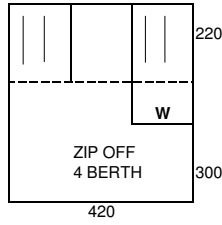

CONISTON
PETROL BLUE/BEIGE
PEAK CANOPY