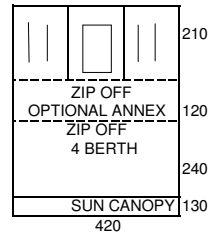

EURO-CHALLENGER
TWO TONE GREY/RED