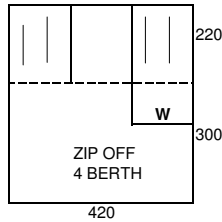

CARDALE
RUST/BEIGE
PEAK CANOPY

CONISTON
PETROL BLUE/BEIGE
PEAK CANOPY

OLYMPIA
VIOLIN BLUE/BEIGE
PEAK CANOPY

1998

VOYAGER
VIOLIN BLUE/GREY
PEAK CANOPY
TRANSVERSE BEDS

CLIPPER L & D/L
CABANON CANVAS
EURO GREEN/GREY
PEAK CANOPY
LONG BODY- 10" WHEELS